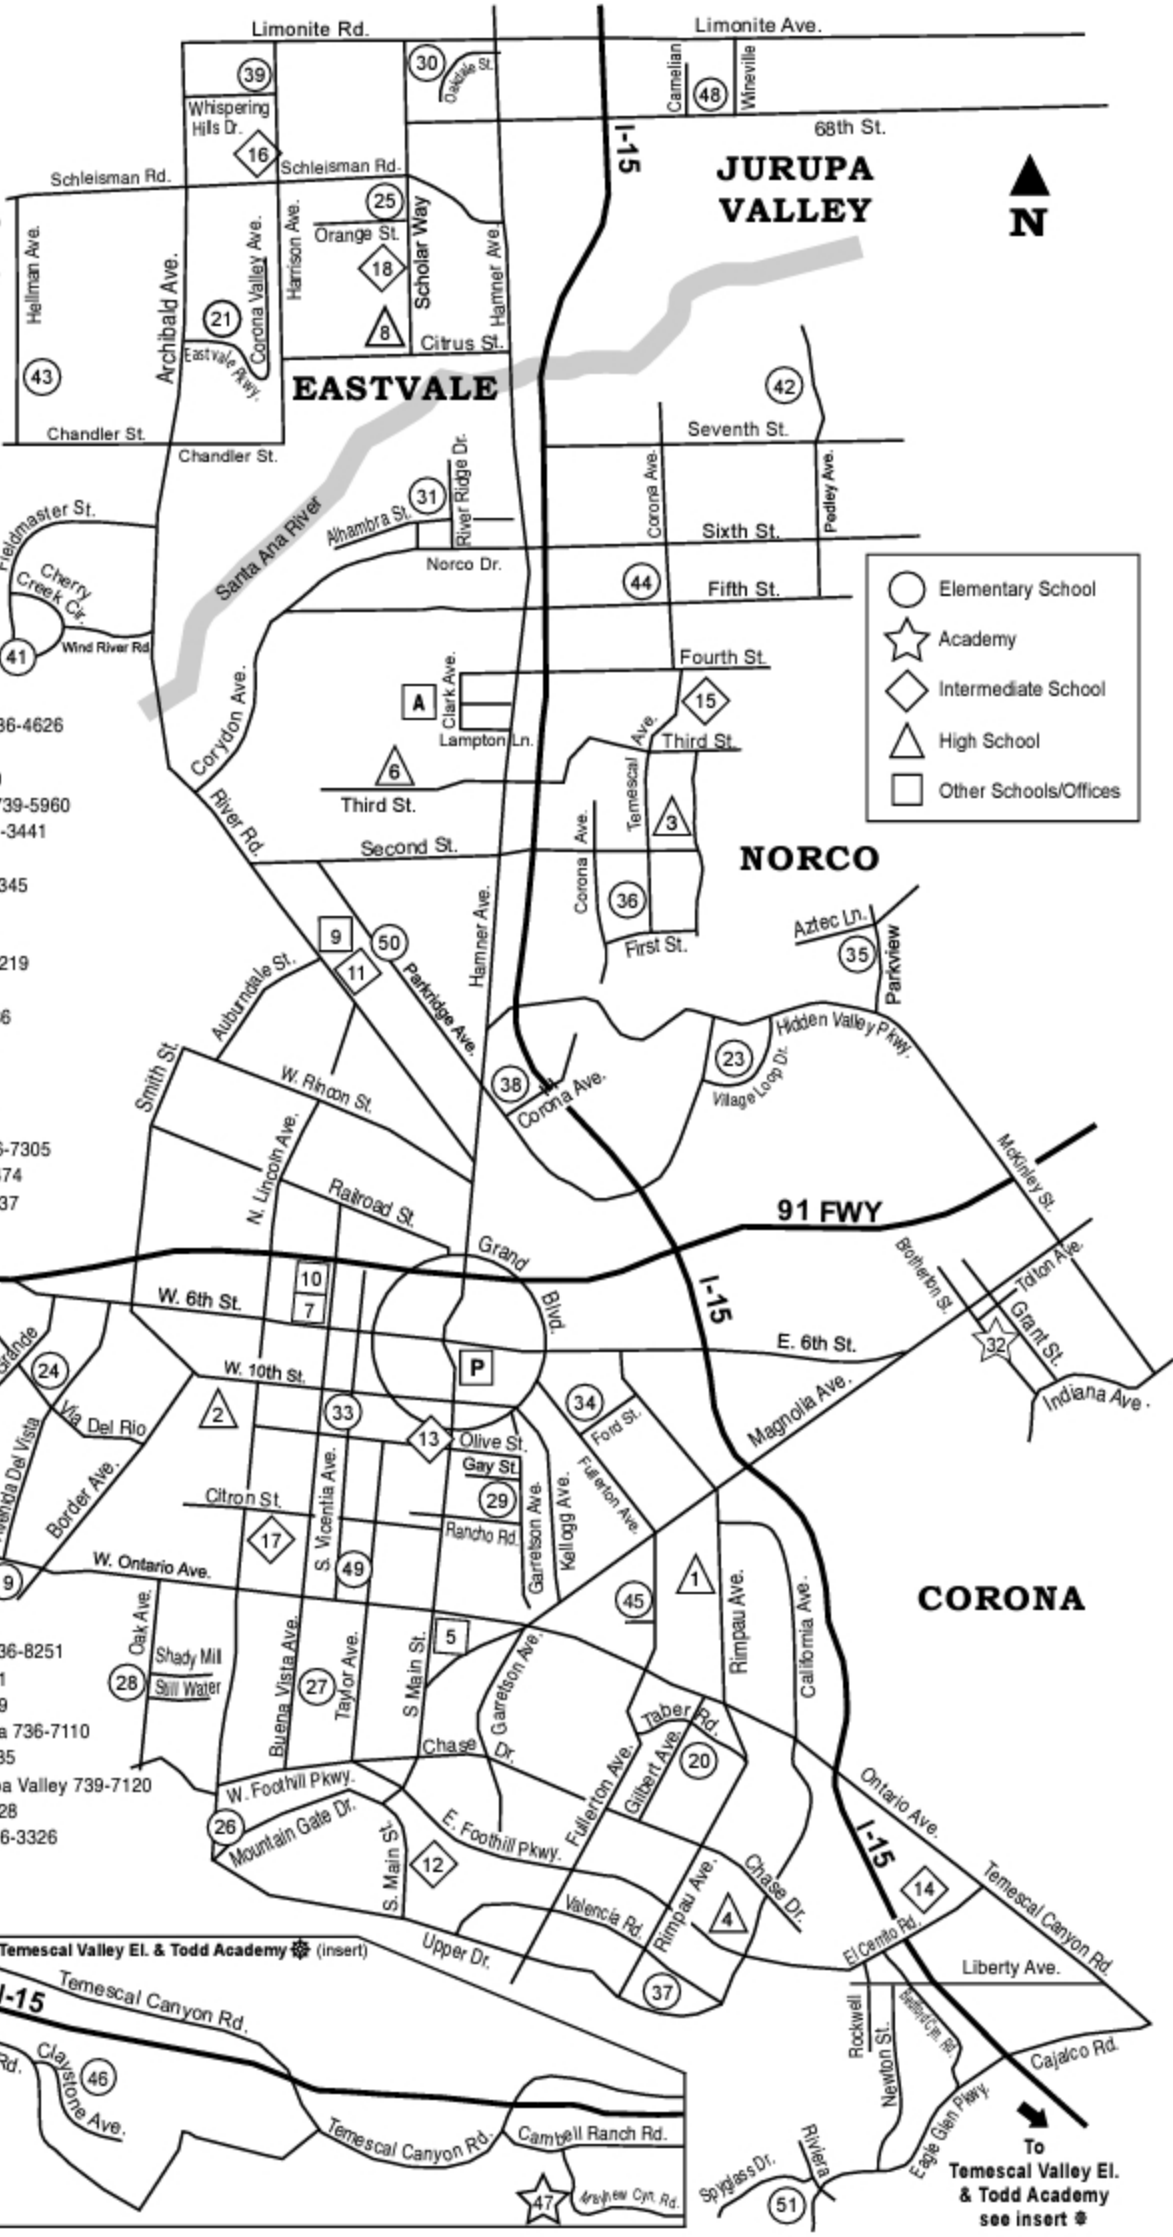

- A - District Office 2820 Clark Ave., Norco 736-5000
- P - Parent Center 152 E. 6th St., Corona 273-3132
- 1 - Centennial High 1820 Rimpau Ave., Corona 739-5670
- 2 - Corona High 1150 W. 10th St., Corona 736-3211
- 3 - Norco High 2065 Temescal Ave., Norco 736-3241
- 4 - Santiago High 1395 Foothill Pkwy., Corona 739-5600
- 5 - Pollard High 185 Magnolia Ave., Corona 736-3367
- 6 - Kennedy Middle College High 1951 Third St., Norco 738-2200
- Academy of Innovation 1951 Third St., Norco 739-6809
- 7 - Orange Grove High 300 Buena Vista Ave., Corona 736-3339
- 8 - Roosevelt High 7447 Scholar Way, Eastvale 738-2100
- eSTEM Academy 7447 Scholar Way, Eastvale 738-2100
- 9 - Victress Bower 1250 W. Parkridge Ave., Norco 736-4646
- 10 - Adult Education 300 Buena Vista Ave., Corona 736-3325
- 11 - Auburndale Intermediate 1255 River Rd., Corona 736-3231
- 12 - Citrus Hills Intermediate 3211 S. Main St., Corona 736-4600
- 13 - Corona Fundamental Int. 1230 S. Main St., Corona 736-3321
- 14 - El Cerrito Middle 7610 El Cerrito Rd., Corona 736-3216
- 15 - Norco Intermediate 2711 Temescal Ave., Norco 736-3206
- 16 - Ramirez Int. 6905 Harrison Ave., Eastvale 736-8241
- 17 - Raney Intermediate 1010 W. Citron St., Corona 736-3221
- 18 - River Heights Int. 7227 Scholar Way, Eastvale 738-2155
- 19 - Adams Elementary 2350 Border Ave., Corona 736-3313
- 20 - Anthony Elementary 2665 Gilbert Ave., Corona 739-5655
- 21 - Barton El. 7437 Corona Valley Ave., Eastvale 736-4545
- 22 - Chavez Academy 1150 Paseo Grande, Corona 736-4640
- 23 - Corona Ranch Elementary 785 Village Loop Dr., Corona 736-4626
- 24 - Coronita Elementary 1757 Via Del Rio, Corona 736-3389
- *25 - Eastvale Elementary 13031 Orange St., Eastvale 738-2180
- 26 - Eisenhower Elementary 3355 Mountain Gate Dr., Corona 739-5960
- 27 - Foothill Elementary 2601 S. Buena Vista Ave., Corona 736-3441
- 28 - Franklin Elementary 2650 Oak Ave., Corona 739-5645
- 29 - Garretson Elementary 1650 Garretson Ave., Corona 736-3345
- *30 - Harada Elementary 12884 Oakdale St., Eastvale 739-6820
- 31 - Highland Elementary 2301 Alhambra St., Norco 736-3308
- 32 - Home Gardens Academy 13550 Tolton Ave., Corona 736-3219
- 33 - Jefferson Elementary 842 W. Tenth St., Corona 736-3226
- 34 - Lincoln Fundamental 1041 Fullerton Ave., Corona 736-3336
- 35 - McKinley Elementary 2050 Aztec Lane, Corona 736-7190
- 36 - Norco Elementary 1700 Temescal Ave., Norco 736-3348
- 37 - Orange Elementary 1350 Valencia Rd., Corona 736-3455
- 38 - Parkridge Elementary 750 Corona Ave., Corona 736-3236
- *39 - Parks Elementary 13830 Whispering Hills Dr., Eastvale 736-7305
- 40 - Prado View Elementary 2800 Ridgeline Dr., Corona 736-3474
- *41 - Reagan Elementary 8300 Fieldmaster St., Eastvale 736-7737